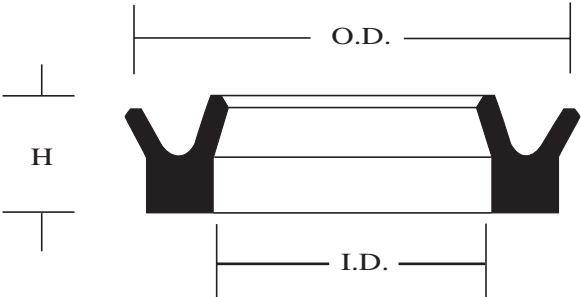

## Ordering Information

**Part Number:** Prefix - ID X OD X HT  
**Example:** MPU - 35 X 45 X 6.0

Sizes are in stock where prices are shown.

### Styles

MPU

Piston Seal: Urethane  
 Temperature: -65 to +220° F  
 Pressure: 0 to 5,000 PSI

ID	OD	HT	MPU
15.0	25.0	8.2	\$ 4.88
17.0	25.0	5.7	5.16
20.0	30.0	8.0	5.38
21.0	37.0	11.8	6.00
24.0	32.0	5.7	5.16
25.0	35.0	7.3	5.61
30.0	40.0	7.3	5.61
30.0	40.0	10.0	5.61
32.0	24.0	5.7	5.16
35.0	45.0	6.0	7.47
35.0	45.0	7.0	4.45
40.0	50.0	6.0	7.20
40.0	50.0	7.3	7.80
45.0	60.0	10.0	6.94
45.0	55.0	6.0	8.28
45.0	55.0	7.3	7.80
48.0	63.0	11.4	6.94
50.0	60.0	7.0	8.30
50.0	65.0	10.0	11.44
50.0	70.0	12.0	12.50
53.0	63.0	7.3	6.72
53.0	63.0	11.8	6.72
53.0	63.0	12.0	11.81
55.0	70.0	9.0	12.72
55.0	70.0	10.0	8.72
57.0	73.0	10.0	11.94
60.0	70.0	6.0	10.84
60.0	80.0	12.0	14.00
61.0	71.0	6.0	12.50
62.0	78.0	10.0	10.88
65.0	75.0	6.0	12.50
65.0	80.0	9.0	14.00
65.0	80.0	11.4	13.16
67.0	75.0	8.8	6.38
70.0	80.0	6.0	12.50
70.0	80.0	6.8	8.50
70.0	90.0	12.0	29.33
75.0	90.0	9.0	15.28
80.0	90.0	6.0	17.18
80.0	100.0	12.0	21.40
85.0	100.0	9.0	19.22
85.0	100.0	11.4	12.55
85.0	105.0	15.0	23.78
90.0	100.0	6.8	11.16
100.0	110.0	8.0	24.00
105.0	125.0	14.5	26.61
130.0	150.0	14.5	31.77
140.0	150.0	13.6	24.55
140.0	160.0	18.2	33.66
180.0	200.0	14.5	42.11