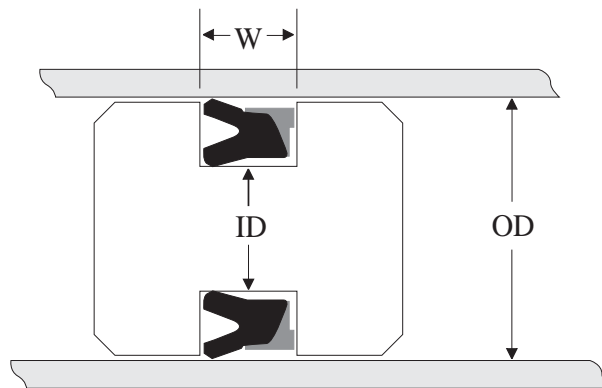

### Styles

MPU

Piston Seal: Urethane  
 Temperature: -65 to +220° F  
 Pressure: 0 to 5,000 PSI

ID	OD	HT	MPU
15.0	25.0	8.2	\$ 4.88
17.0	25.0	5.7	5.16
20.0	30.0	8.0	5.38
21.0	37.0	11.8	6.00
24.0	32.0	5.7	5.16
25.0	35.0	7.3	5.61
30.0	40.0	7.3	5.61
30.0	40.0	10.0	5.61
32.0	24.0	5.7	5.16
35.0	45.0	6.0	7.47
35.0	45.0	7.0	4.45
40.0	50.0	6.0	7.20
40.0	50.0	7.3	7.80
45.0	60.0	10.0	6.94
45.0	55.0	6.0	8.28
45.0	55.0	7.3	7.80
48.0	63.0	11.4	6.94
50.0	60.0	7.0	8.30
50.0	65.0	10.0	11.44
50.0	70.0	12.0	12.50
53.0	63.0	7.3	6.72
53.0	63.0	11.8	6.72
53.0	63.0	12.0	11.81
55.0	70.0	9.0	12.72
55.0	70.0	10.0	8.72
57.0	73.0	10.0	11.94
60.0	70.0	6.0	10.84
60.0	80.0	12.0	14.00
61.0	71.0	6.0	12.50
62.0	78.0	10.0	10.88
65.0	75.0	6.0	12.50
65.0	80.0	9.0	14.00
65.0	80.0	11.4	13.16
67.0	75.0	8.8	6.38
70.0	80.0	6.0	12.50
70.0	80.0	6.8	8.50
70.0	90.0	12.0	29.33
75.0	90.0	9.0	15.28
80.0	90.0	6.0	17.18
80.0	100.0	12.0	21.40
85.0	100.0	9.0	19.22
85.0	100.0	11.4	12.55
85.0	105.0	15.0	23.78
90.0	100.0	6.8	11.16
100.0	110.0	8.0	24.00
105.0	125.0	14.5	26.61
130.0	150.0	14.5	31.77
140.0	150.0	13.6	24.55
140.0	160.0	18.2	33.66
180.0	200.0	14.5	42.11

## Ordering Information

**Part Number:** Prefix - OD

**Example:** MHP26 - 045

Sizes and styles are in stock where prices are shown.

These seals require a two piece piston.